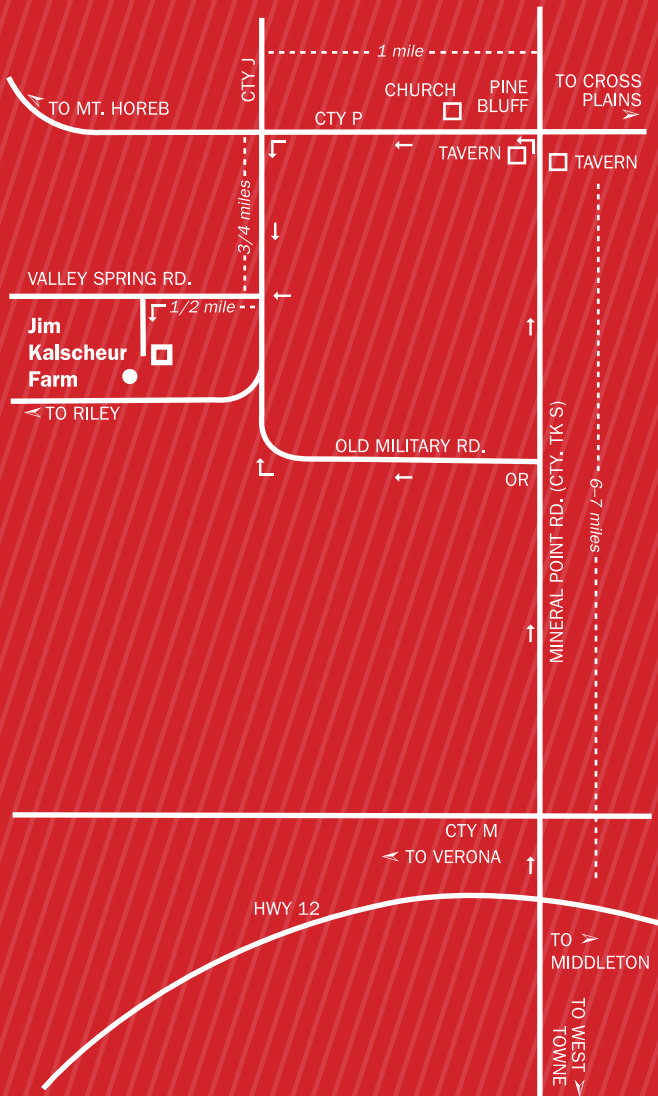

BUCKY'S COOKING

STEAK FRY

Location:

Jim Kalschuer Farm
3356 Valley Spring Road
Pine Bluff, WI

BADGER
WRESTLING CLUB
P.O. BOX 45945,
MADISON, WI 53744

BUCKY'S COOKING

JIM & STEVE KALSCHUER
UW PROVISIONS

MONDAY, JULY 25, 2011